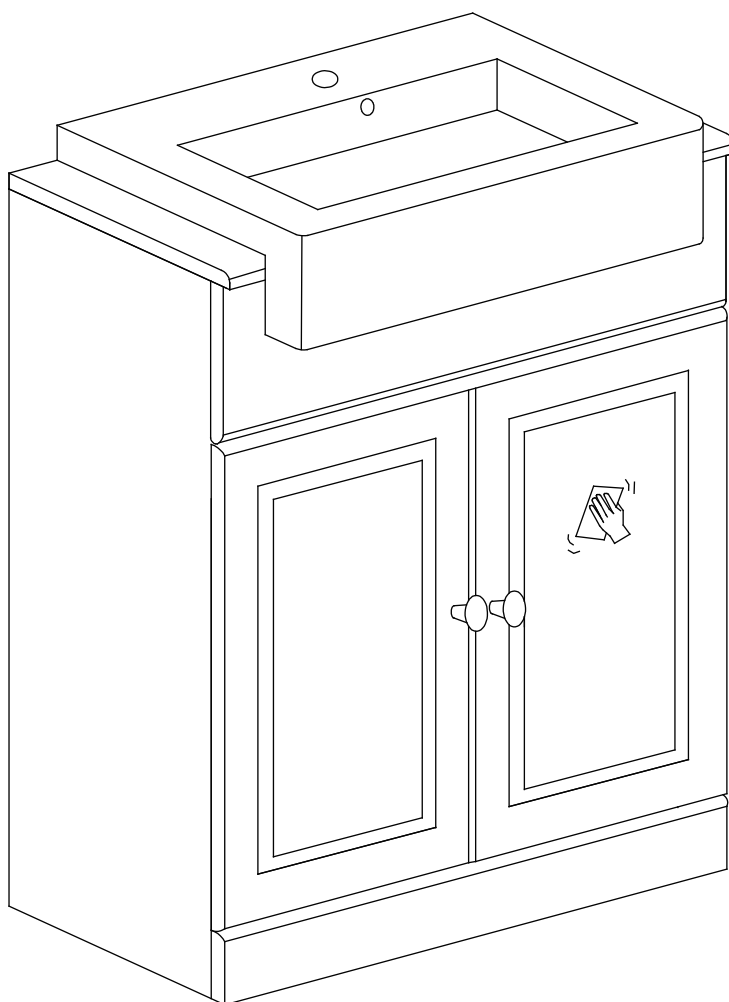

Cleaning

- -Clean with a soft cloth & warm soapy water only
- -Do not use abrasive cleaning agents
- -Dry unit with a cloth after use

For more information

- visit betterbathrooms.com
- email customerservices@buyitdirect.co.uk
- call 03303903062
- write to Trident Business Park, Neptune Way, Huddersfield, HD2 1UA

better
bathrooms

Part of the BuyItDirect Group