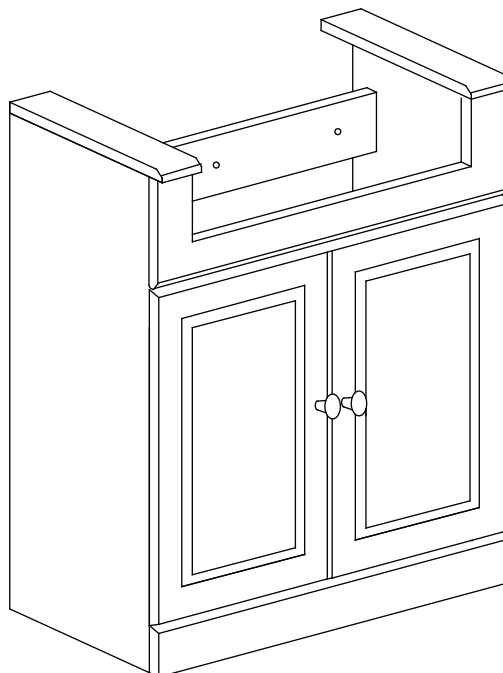

x=667mm

y=325mm

z=818mm