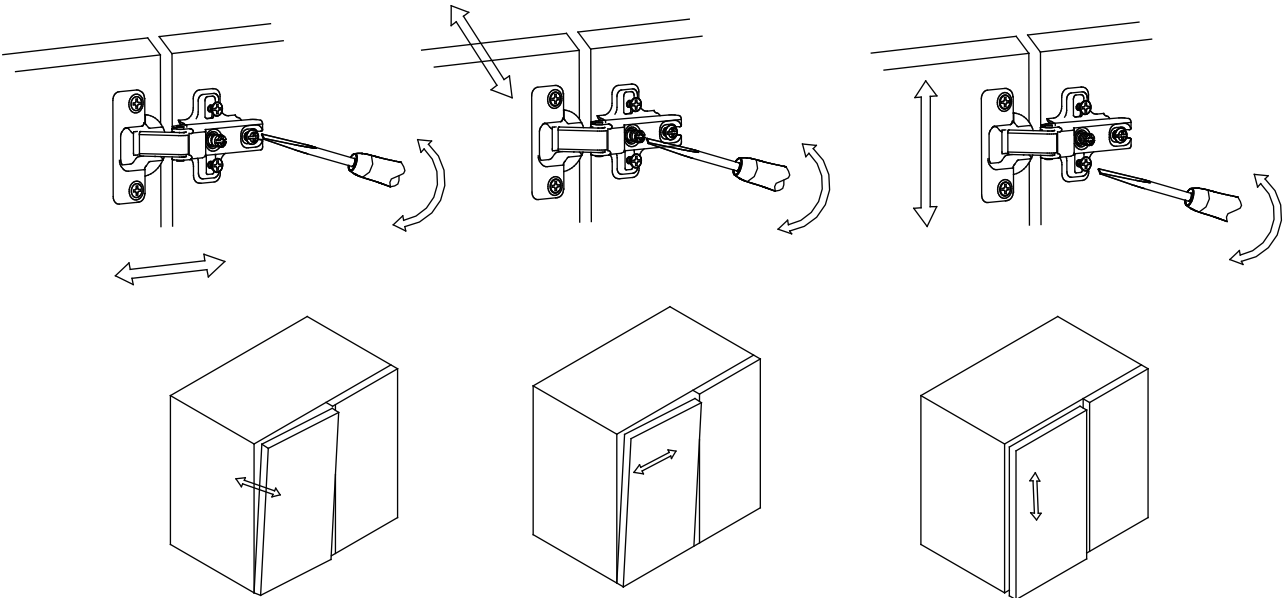

x=667mm

y=325mm

z=818mm

Installation

Gap Adjustment

01

02

Please note - wall fixings are not supplied
These can be purchased from a local DIY store