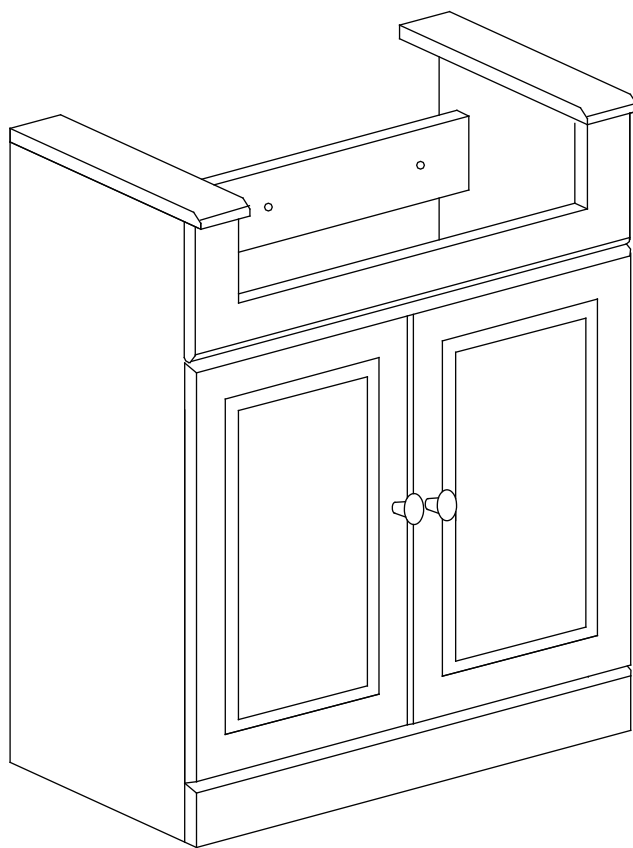

Thank you for choosing Better Bathrooms.
Please read this manual before installing your product
and keep for future reference.

better 
bathrooms

Westbury 667mm Vanity Unit

BeBa_27045/BeBa_27046/BeBa_27047