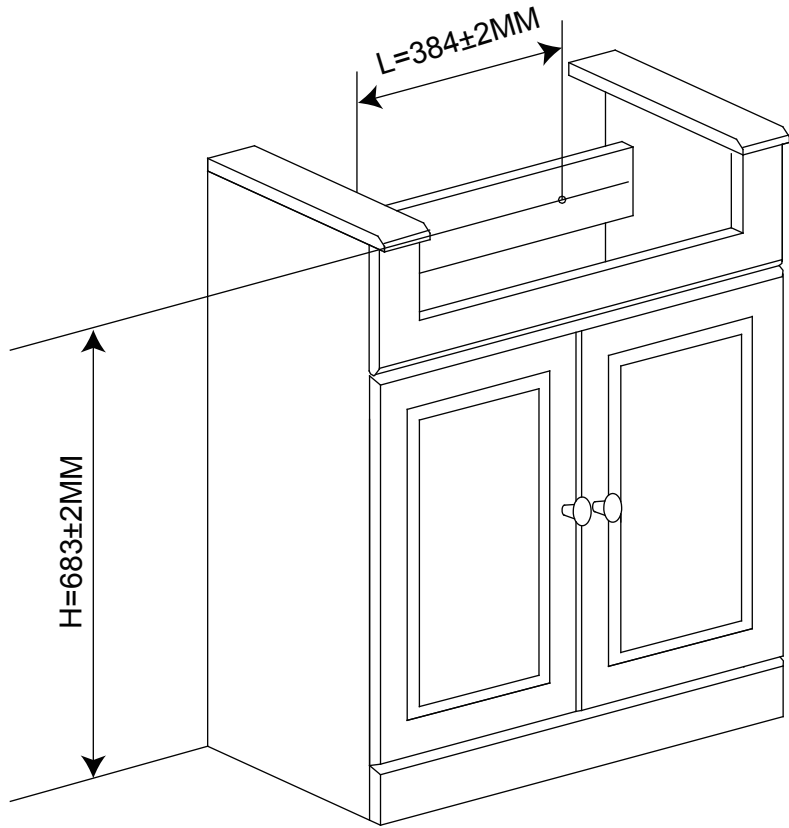

x=667mm

y=325mm

z=818mm

Installation

Gap Adjustment

01

02

Please note - wall fixings are not supplied
These can be purchased from a local DIY store