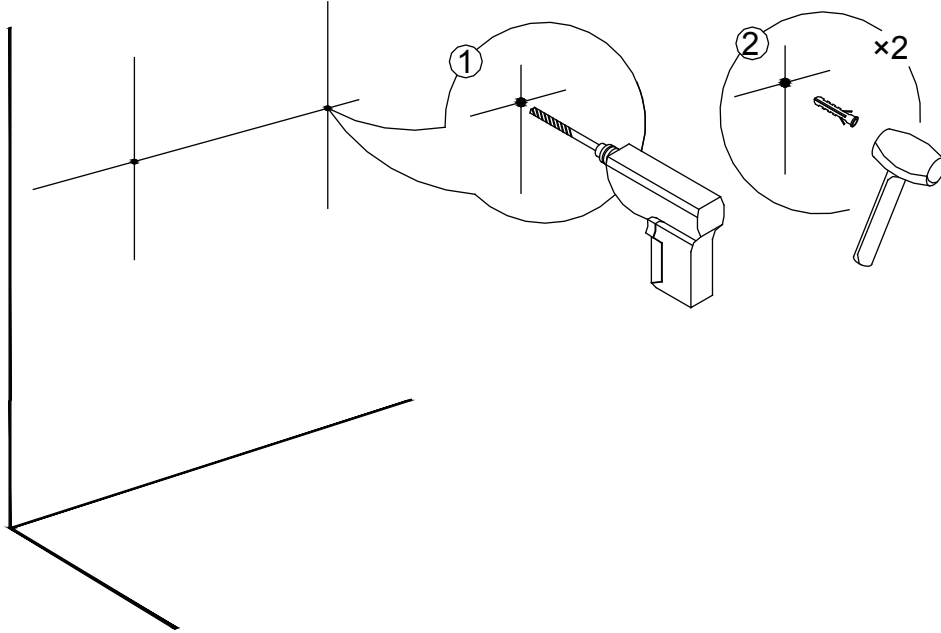

x=667mm

y=325mm

z=818mm

Installation

Gap Adjustment

01

02

Please note - wall fixings are not supplied
These can be purchased from a local DIY store