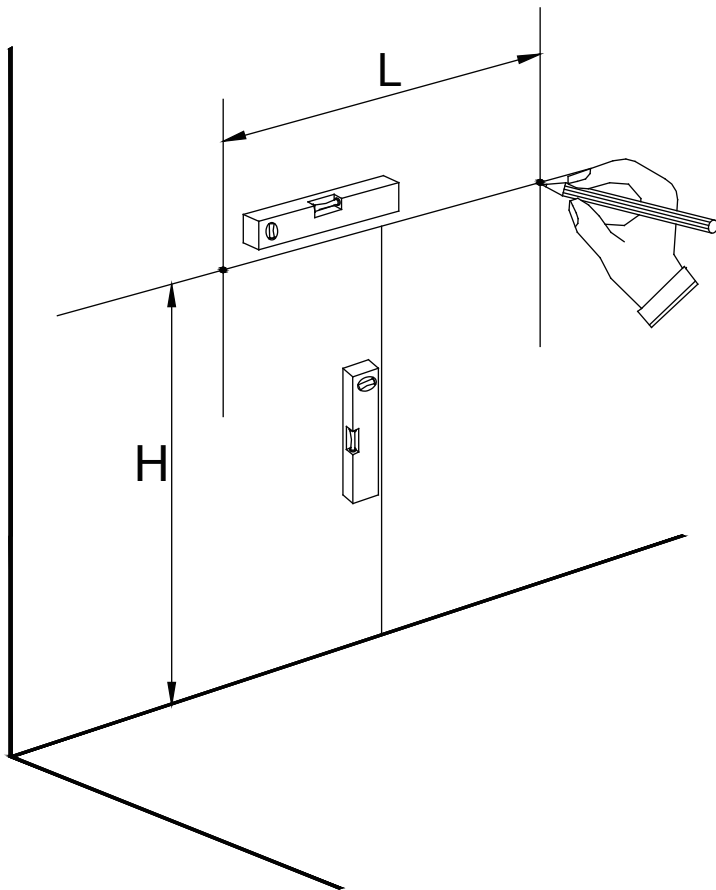

x=667mm

y=325mm

z=818mm

Installation

Gap Adjustment

01

02

Please note - wall fixings are not supplied
These can be purchased from a local DIY store