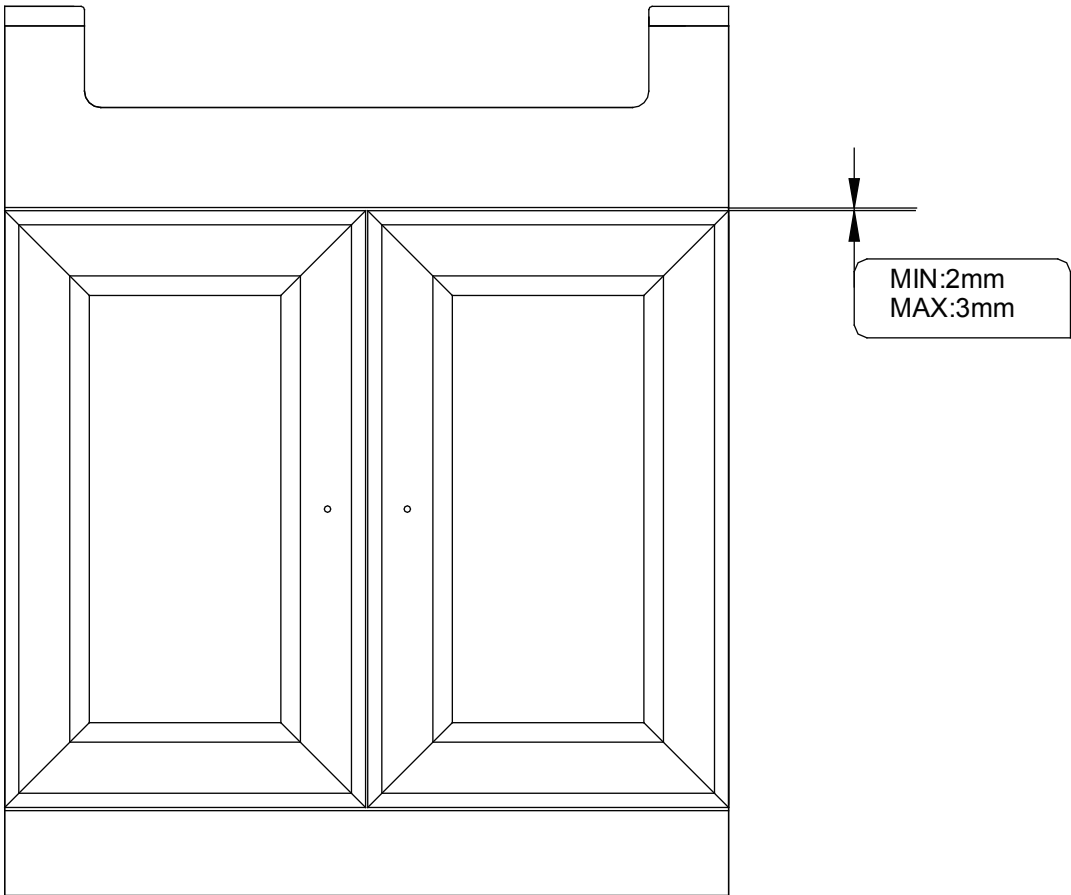

x=667mm

y=325mm

z=818mm

Installation

Gap Adjustment

01

02

Please note - wall fixings are not supplied
These can be purchased from a local DIY store